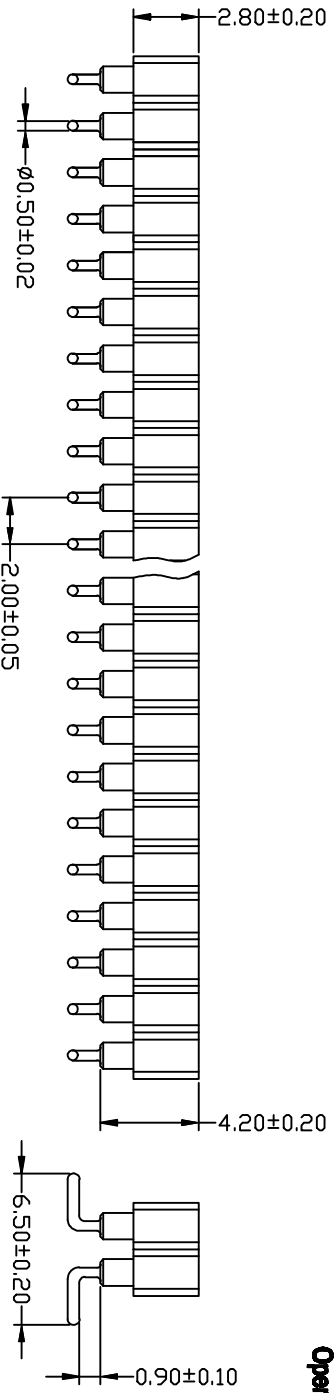

HSE ROHS

REV	REV NO	DESCRIPTION	DATE	NAME
1		NEW		

Materials

Pin (outer sleeve) : Brass, machined, CuZn38Pb2
Clip(contact 4 finger) : Beryllium copper, heat treated
Plating(outer sleeve) :
Tin plated : 2u"m/80u"nickel,5um/200u"TiN
Gold plated: 2u"m/80u"nickel,full gold
Plating clip(contact):
2um/80 u"nickel, gold or tin plating
Insulator body(Black) : Glass filled thermoplastic polyester UL94V-0 electrical
Current rating : 3 Amps/contact max.
Contact resistance : 10m Ω/contact
Insulation resistance : 1000M Ω at V=100V
Operating voltage : 60 AC/DC

Ordering Information

L488XX - X X XX X

NO. of Pins
Per Row:
01-40P

The connection
Method
0=180°
1=90°
2=SMT

Contact Plating
1=Gold flash
2=Au/Tin
3=TiN

Serial NO.
01-99

Packing
A=PE Bag
B=Tube
C=Tray
D=Reel

STANDARD TOLERANCE (EXCEPT SPECIFIED)	ANGLES
LINER	0.° ±3°
.00 ±0.20	.0° ±2°
.000 ±0.10	.00° ±1°