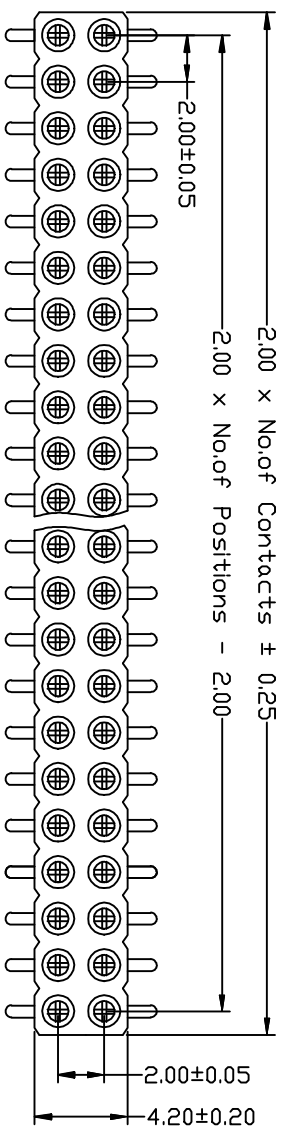

HSE ROHS

REV	REV NO	DESCRIPTION	DATE	NAME
1		NEW		

Materials

Pin (outer sleeve) : Brass, machined, CuZn38Pb2
Clip(contact 4 finger) : Beryllium copper, heat treated
Plating(outer sleeve) :
Tin plated : 2u"m/80u"nickel,5um/200u"TiN
Gold plated: 2u"m/80u"nickel,full gold
Plating clip(contact):
2um/80 u"nickel, gold or tin plating
Insulator body(Black) : Glass filled thermoplastic polyester UL94V-0 electrical
Current rating : 3 Amps/contact max.
Contact resistance : 10m Ω/contact
Insulation resistance : 1000M Ω at V=100V
Operating voltage : 60 AC/DC

Ordering Information

L488XX - X X XX X

NO. of Pins
Per Row:
01-40P

The connection
Method
0=180°
1=90°
2=SMT

Contact Plating
1=Gold flash
2=Au/Tin
3=TiN

Serial NO.
01-99

Packing
A=PE Bag
B=Tube
C=Tray
D=Reel

STANDARD TOLERANCE (EXCEPT SPECIFIED)	ANGLES
LINER	0.° ±3°
.00 ±0.20	.0° ±2°
.000 ±0.10	.00° ±1°